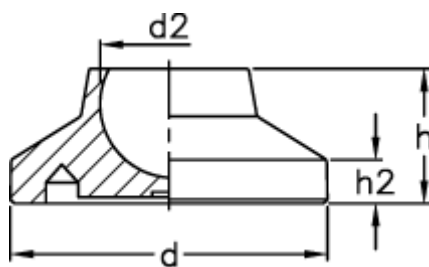

Data Sheet

Article number: 2310340119

Description: E+G Base without no-slip disc
LS.A-25-8,5

Measures

D	= 25
d2	= 8.5
h	= 12
h2	= 4
Max load (N)	= 5000